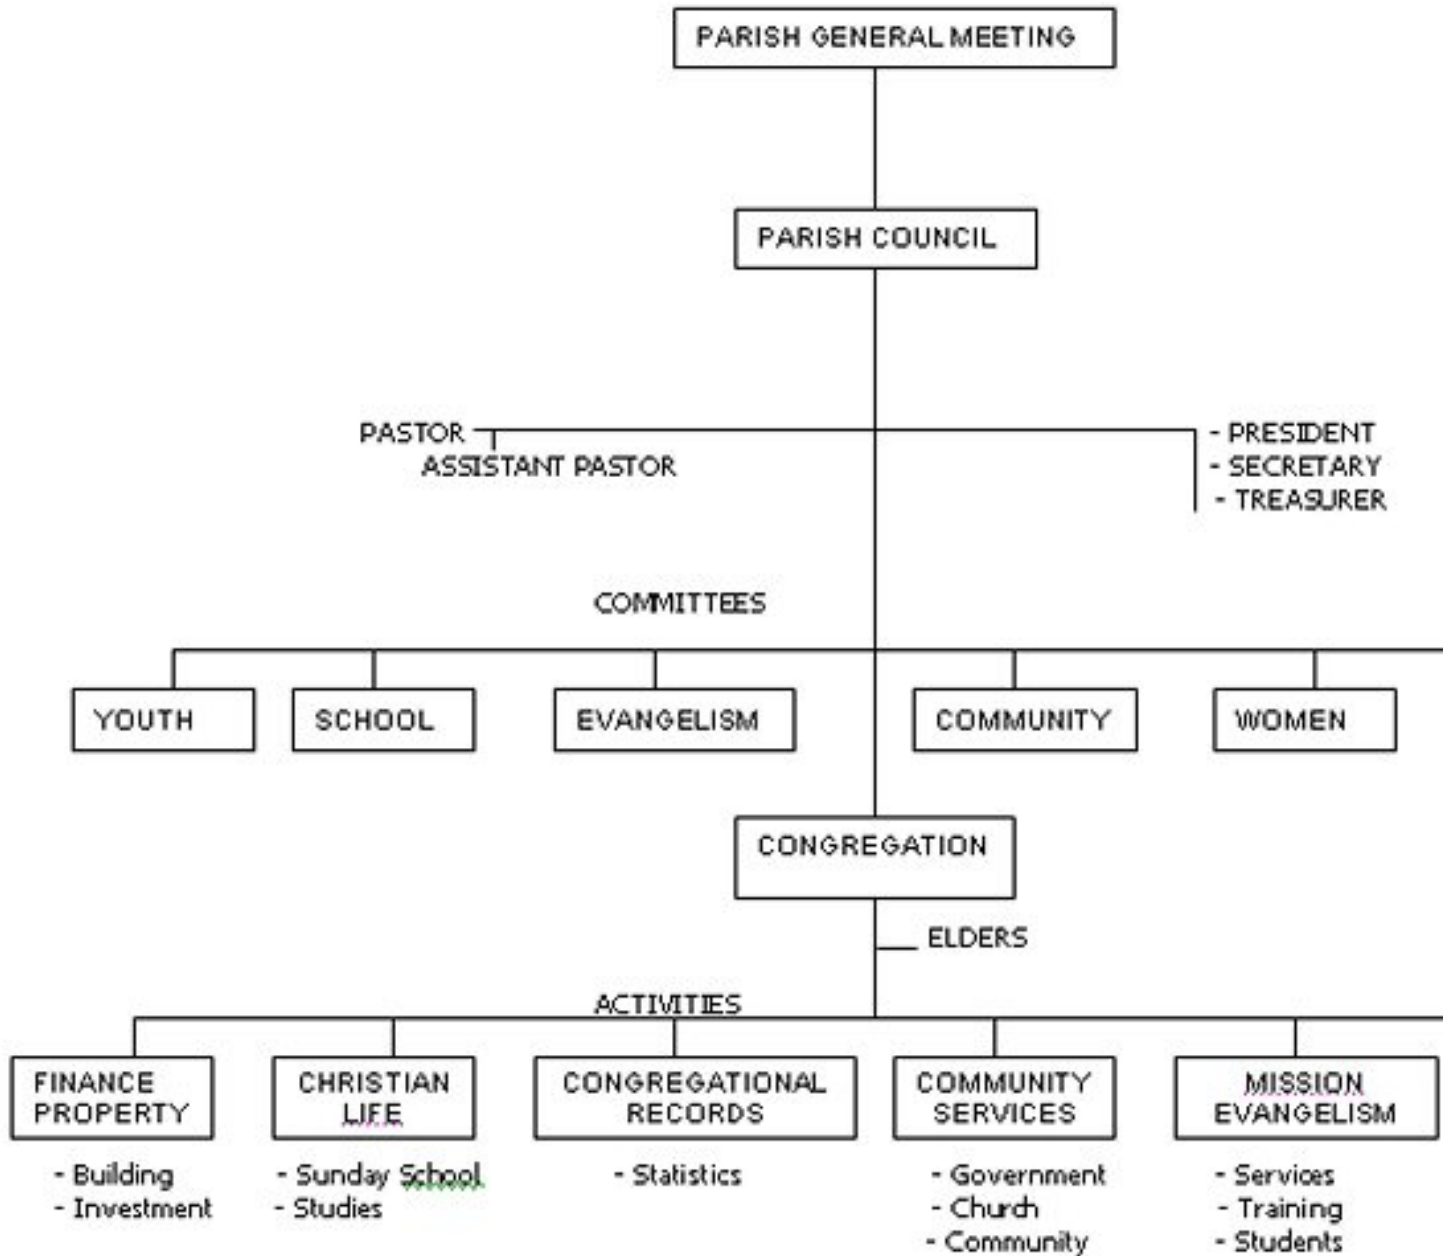

# ELC-PNG CHURCH STRUCTURE

<b>DEVELOPMENT / LB</b>	<b>LANDS &amp; PROPERTY TRUST</b>	<b>FINANCE</b>	<b>HEALTH / SH</b>	<b>EVANGELISM</b>	<b>EDUCATION</b>	<b>MINISTERIAL TRAINING</b>
- Community Development - Tangela Deban	- Ground Work	- Church Budget Development - Financial Management	- Health Centres - Hospitals - Rehabilitation - Training - Community Health	- Mission Work - Charismatic - Bible - Communication - Christian Life - Christian Life	- College - Community School - Technical School - Christian Life - High School	- Church College - Seminary - Bible Course - Training for Church workers

# Church Structure

Last Updated Wednesday, 07 April 2010 23:53